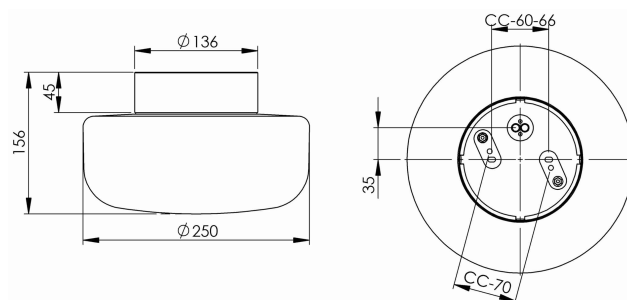

EAN / GTIN	7312908441506
E-number	7509642
Article no.	8441-500-10
Type designation	51765/E27S

Specification

Base colour	White (NCS S 1000-N)
Glass	Matt opalglas
Glass thread (mm)	123,5 mm
Glass gasket	Silicone
Diameter (mm)	250
Height (mm)	156
Lamp holder	E27
Light source	E27, max 40W (not incl.)
Lighting control	E27, max 40W (not incl.)
Rated voltage	230V
IP class	IP44
Insulation class	II
D class	No
IK class	IK02
Ta	-30 - +25
Installation	Ceiling/wall
CC measurement (mm)	60-66, 70
Knock out opening	4
Cable inlet	Bottom inlet
Cable glands	Bottom inlet
Bridging	Yes
Surface mounted cable	Yes
Connection	Screw connector
Family	Solenne
Design	Kauppi & Kauppi

Spare parts

Shade Solenne 250, Article no.: 1-6164-30
Gasket silicone for thread 123,5 mm, Article no.: 02789

If the luminaire is modified the person responsible for the modification shall be considered manufacturer. Subject to errors in text. We reserve the right to change the technical specifications (without notice).