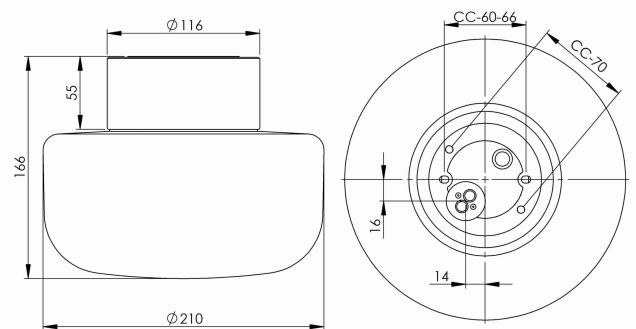

### Specification

Base colour	White (NCS S 1000-N)
Glass	Matt opalglas
Glass thread (mm)	99 mm
Glass gasket	Silicone
Diameter (mm)	210
Height (mm)	165
Lamp holder	E27
Light source	E27, max 40W (not incl.)
Lighting control	E27, max 40W (not incl.)
Rated voltage	230V
IP class	IP54
Insulation class	II
D class	No
IK class	IK02
Ta	-30 - +25
Installation	Ceiling/wall
CC measurement (mm)	60-66, 70
Knock out opening	0
Cable inlet	Bottom inlet
Cable glands	Bottom inlet
Bridging	Yes
Surface mounted cable	No
Connection	Mantle screw
Family	Solenne
Design	Kauppi & Kauppi

### Spare parts

Shade Solenne 210, Article no.: 1-6163-30  
Gasket silicone for thread 99 mm, Article no.: 03542

*If the luminaire is modified the person responsible for the modification shall be considered manufacturer. Subject to errors in text. We reserve the right to change the technical specifications (without notice).*