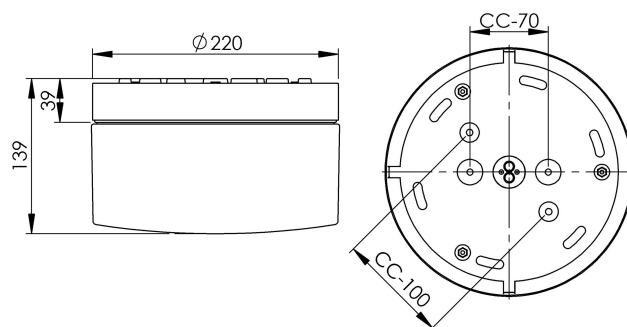

## Opus 220/140

Opus is an elegant cylindrical formed light fitting. Its timeless design is suitable for wall or ceiling installation, both indoors and outdoors.

EAN / GTIN	7312908291521
E-number	7512288
Article no.	8291-530-12
Type designation	51831/E27

### Specification

Material	Porcelain
Base colour	Grey (NCS S 6005-G50Y)
Glass	Matt opal glass
Glass thread (mm)	184 mm
Glass gasket	Silicone
Weight	2,46 kg
Diameter (mm)	220
Height (mm)	140
Lamp holder	E27
Light source	E27, max 2x25W (not incl.)
Effect	2 x Max 25W
Rated voltage	230V
IP class	IP44
Insulation class	I
D class	No
IK class	IK02
Ta	-30 - +25
Installation	Ceiling/wall
CC measurement (mm)	70, 101
Knock out opening	3
Cable inlet	Bottom inlet
Cable glands	Bottom inlet
Cable area, max	Max 3 x 2,5 mm <sup>2</sup>
Bridging	Yes
Surface mounted cable	Yes
Connection	Terminal block
Family	Opus
Design	Duoform

### Spare parts

Shade Opus 220/140 matt opal, Article no.: 1-6179-30  
 Gasket silicone for bayonett 184mm, Article no.: 1-03397  
 Mounting plate E27 2 x 25W for base with diameter 220.  
 Bayonet 184mm, Article no.: 1-54071