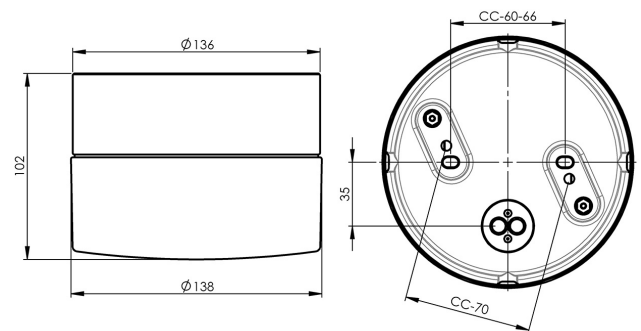

## Opus 140/100 LED 2700K

Opus 140/100 LED is an elegant cylindrical formed light fitting. Its timeless design is suitable for wall or ceiling installation, both indoors and outdoors. Equipped with a LED module, 10W.

### Specification

Material	Porcelain
Base colour	White (NCS S 1000-N)
Glass	Matt opal glass
Glass thread (mm)	123,5 mm
Glass gasket	Silicone
Weight	1,34 kg
Diameter (mm)	138
Height (mm)	100
Lamp holder	LED
Light source	LED module, 10W **
Effect	10W
Lumen, light source	1000lm
Lumen, luminaires	581
Colour temperature	2700K
MacAdam	3
Life span	L80/B10: 47 000 h
Ra	Min 90
Rated voltage	230V
Dimmable	RC mode
IP class	IP44
Insulation class	I
Energy class	F
D class	No
IK class	IK02
Ta	-30 - +25
Installation	Ceiling/wall
CC measurement (mm)	60-66, 70
Knock out opening	4
Cable inlet	Bottom inlet
Cable glands	Bottom inlet
Cable area, max	Max 3 x 2,5 mm <sup>2</sup>
Bridging	Yes
Surface mounted cable	Yes
Connection	Terminal block
Family	Opus
Design	Duoform