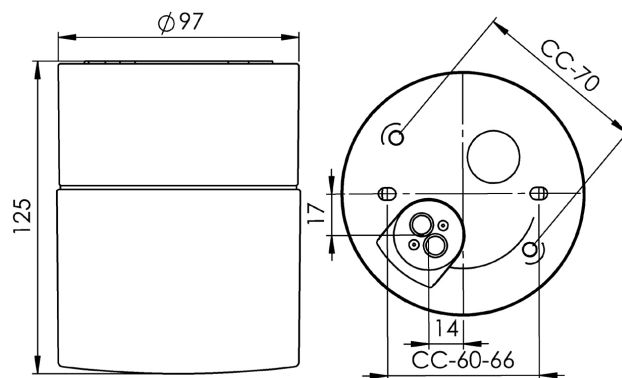

Opus 100/125

Opus 100/125 is an elegant, cylindrical shaped light fitting. Its timeless design is suitable for wall or ceiling installation, both indoors and outdoors.

EAN / GTIN	7312908221108
E-number	7530304
Article no.	8221-200-10
Type designation	7221
Norwegian El-number	3041093
Finnish S-number	4212205

Specification

Material	Porcelain
Base colour	White (NCS S 1000-N)
Glass	Matt opal glass
Glass thread (mm)	84,5 mm
Glass gasket	Silicone
Weight	0,77 kg
Diameter (mm)	97
Height (mm)	125
Lamp holder	G9
Light source	Max 40W (not included)
Effect	Max 40W
Rated voltage	230V
IP class	IP44
Insulation class	II
D class	No
IK class	IK02
Ta	-30 - +25
Installation	Ceiling/wall
CC measurement (mm)	60-66, 70
Knock out opening	0
Cable inlet	Bottom inlet
Cable glands	Bottom inlet
Cable area, max	Max 2 x 2,5 mm ²
Bridging	Yes
Surface mounted cable	No
Connection	Mantle screw
Family	Opus
Design	Duoform

Spare parts

Shade Opus 100/125 matt opal, Article no.: 1-6181-30
Gasket silikon for thread 84,5 mm, Article no.: 02786-9

If the luminaire is modified the person responsible for the modification shall be considered manufacturer. Subject to errors in text. We reserve the right to change the technical specifications (without notice).