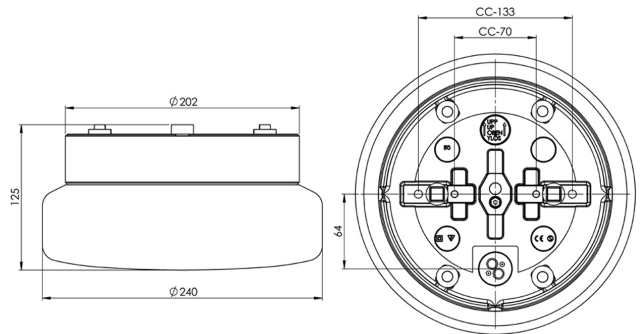

Classic Sauna

Classic is an old favourite in the assortment, with a ceramic base and shiny matt shade. Suitable for both ceiling and wall in saunas.

EAN / GTIN	7312908048101
E-number	7530386
Article no.	8048-509-10
Type designation	7047
Norwegian El-number	3041054
Finnish S-number	4112836

Specification

Material	Porcelain
Base colour	White (NCS S 1000-N)
Glass	Shiny opal glass
Glass thread (mm)	185,5 mm
Glass gasket	Silicone
Weight	2,3 kg
Diameter (mm)	240
Height (mm)	125
Lamp holder	E27
Light source	Max 40W ceiling/60W wall (included)
Effect	Max 40W ceiling/60W wall
Rated voltage	230V
IP class	IP44
Insulation class	II
Energy class	G
D class	No
IK class	IK02
Ta	Max +125
Installation	Ceiling/wall
CC measurement (mm)	133, 70
Knock out opening	3
Cable inlet	Bottom inlet
Cable glands	Bottom inlet
Cable area, max	Max 2 x 2,5 mm ²
Bridging	Yes
Surface mounted cable	Yes
Connection	Screw connector
Family	Sauna
Design	Duoform

Spare parts

Shade Classic shiny opal, Article no.: 1-6115
Gasket silicone for thread 185,5 mm, Article no.: 03431

If the luminaire is modified the person responsible for the modification shall be considered manufacturer. Subject to errors in text. We reserve the right to change the technical specifications (without notice).