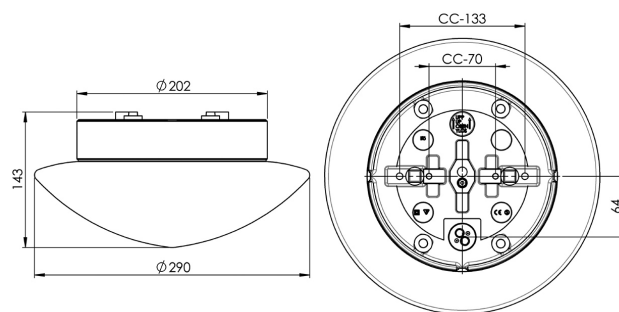

### Specification

|                       |                                     |
|-----------------------|-------------------------------------|
| Material              | Porcelain                           |
| Base colour           | White (NCS S 1000-N)                |
| Glass                 | Matt opal glass                     |
| Glass thread (mm)     | 185,5 mm                            |
| Glass gasket          | Silicone                            |
| Weight                | 2,3 kg                              |
| Diameter (mm)         | 290                                 |
| Height (mm)           | 143                                 |
| Lamp holder           | E27                                 |
| Light source          | Max 40W ceiling/60W wall (included) |
| Effect                | Max 40W ceiling/60W wall            |
| Rated voltage         | 230V                                |
| IP class              | IP44                                |
| Insulation class      | II                                  |
| Energy class          | G                                   |
| D class               | No                                  |
| IK class              | IK02                                |
| Ta                    | Max +125                            |
| Installation          | Ceiling/wall                        |
| CC measurement (mm)   | 133, 70                             |
| Knock out opening     | 3                                   |
| Cable inlet           | Bottom inlet                        |
| Cable glands          | Bottom inlet                        |
| Cable area, max       | Max 2 x 2,5 mm <sup>2</sup>         |
| Bridging              | Yes                                 |
| Surface mounted cable | Yes                                 |
| Connection            | Screw connector                     |
| Family                | Sauna                               |
| Design                | Duoform                             |