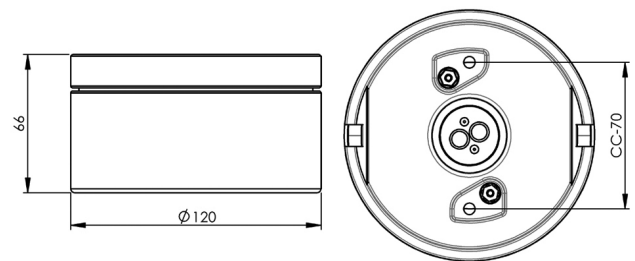

### Specification

|                       |                                |
|-----------------------|--------------------------------|
| Material              | Porcelain                      |
| Base colour           | White (NCS S 1000-N)           |
| Glass                 | Protection glass (Clear glass) |
| Glass thread (mm)     | 99 mm                          |
| Glass gasket          | Silicone                       |
| Weight                | 1 kg                           |
| Diameter (mm)         | 120                            |
| Height (mm)           | 66                             |
| Lamp holder           | GX53                           |
| Light source          | Max 9W (not included)          |
| Effect                | Max 9W                         |
| Rated voltage         | 230V                           |
| IP class              | IP44                           |
| Insulation class      | II                             |
| D class               | No                             |
| IK class              | IK03                           |
| Ta                    | -30 - +25                      |
| Installation          | Ceiling/wall                   |
| CC measurement (mm)   | 70                             |
| Knock out opening     | 2                              |
| Cable inlet           | Bottom inlet                   |
| Cable glands          | Bottom inlet                   |
| Cable area, max       | Max 3 x 1,5 mm <sup>2</sup>    |
| Bridging              | Yes                            |
| Surface mounted cable | Yes                            |
| Connection            | Screw connector                |
| Family                | Cool                           |
| Design                | Håkan Svennesson SD            |

### Luminaire specific information

Maximum measurement for lightsource: Ø75 mm, height 24mm.