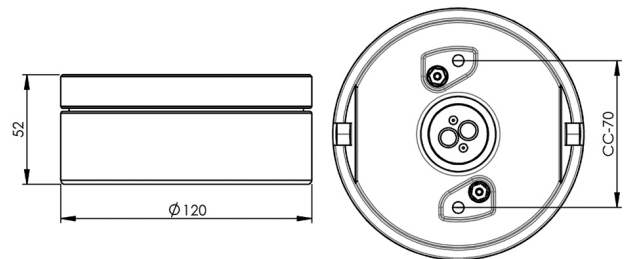

Cool

A smart and slick external downlight of ceramic in a timeless elegant design. Suitable both indoors and outdoors.

| | |
|---------------------|---------------|
| EAN / GTIN | 7312907350106 |
| E-number | 7511280 |
| Article no. | 7350-400-10 |
| Type designation | 7350 |
| Norwegian El-number | 3032133 |
| Finnish S-number | 4212084 |

Specification

| | |
|-----------------------|-----------------------------|
| Material | Porcelain |
| Base colour | White (NCS S 1000-N) |
| Glass thread (mm) | 99 mm |
| Glass gasket | Silicone |
| Weight | 0,8 kg |
| Diameter (mm) | 120 |
| Height (mm) | 52 |
| Lamp holder | GX53 |
| Light source | Max 13W (not included) |
| Effect | Max 13W |
| Rated voltage | 230V |
| IP class | IP23 |
| Insulation class | II |
| D class | No |
| IK class | IK03 |
| Ta | -30 - +25 |
| Installation | Ceiling |
| CC measurement (mm) | 70 |
| Knock out opening | 2 |
| Cable inlet | Bottom inlet |
| Cable glands | Bottom inlet |
| Cable area, max | Max 3 x 1,5 mm ² |
| Bridging | Yes |
| Surface mounted cable | Yes |
| Connection | Screw connector |
| Family | Cool |
| Design | Håkan Svennesson SD |

Luminaire specific information

Maximum measurement for lightsource: Ø75 mm, height 24mm.

Maintenance

Switch off the power to the fixture. Remove the top and clean it. Do not use cleaning agents containing solvents. Change the light source if necessary. Check the gasket and change it if necessary. Replace the top.

Spare parts

Gasket silicone for thread 99 mm, Article no.: 03542

If the luminaire is modified the person responsible for the modification shall be considered manufacturer. Subject to errors in text. We reserve the right to change the technical specifications (without notice).