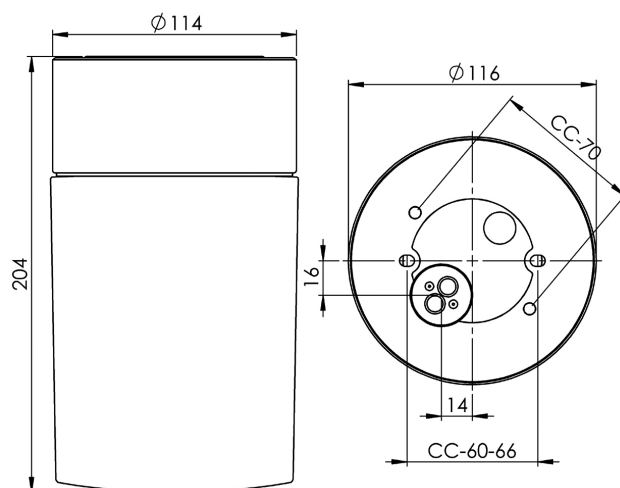

Opus 120/200

Open 120 is an elegant cylindrical shaped light fitting. Its timeless design is suitable for wall or ceiling installation, both indoors and outdoors. Opus 120 is available with a matt opal or clear glass shade.

EAN / GTIN	7312907244306
E-number	7530840
Article no.	7244-510-10
Type designation	52760
Norwegian El-number	3032253
Finnish S-number	4112866

Specification

Material	Porcelain
Base colour	White (NCS S 1000-N)
Glass	Clear glass
Glass thread (mm)	99 mm
Glass gasket	Silicone
Weight	1,4 kg
Diameter (mm)	116
Height (mm)	204
Lamp holder	E27
Light source	E27, max 60W (not included)
Effect	Max 60W
Rated voltage	230V
IP class	IP54
Insulation class	II
D class	No
IK class	IK02
Ta	-30 - +25
Installation	Ceiling/wall
CC measurement (mm)	60-66, 70
Knock out opening	0
Cable inlet	Bottom inlet
Cable glands	Bottom inlet
Cable area, max	Max 2 x 2,5 mm ²
Bridging	Yes
Surface mounted cable	No
Connection	Mantle screw
Family	Opus
Design	Duoform

Spare parts

Shade Opus 120 clear glass, Article no.: 1-6184-10
Gasket silicone for thread 99 mm, Article no.: 03542

If the luminaire is modified the person responsible for the modification shall be considered manufacturer. Subject to errors in text. We reserve the right to change the technical specifications (without notice).