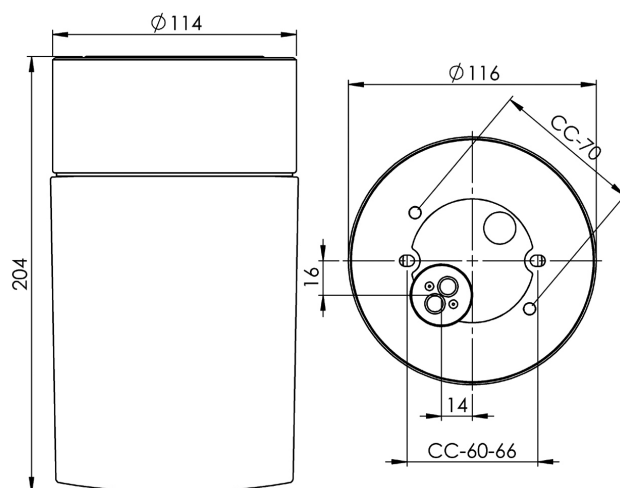

Opus 120/200

Opus 100/175 is an elegant cylindrical shaped light fitting. Its timeless design is suitable for wall or ceiling installation, both indoors and outdoors. It is available with both matt opal and clear glass shade.

EAN / GTIN	7312907244108
E-number	7530832
Article no.	7244-500-10
Type designation	52760
Norwegian El-number	3032245
Finnish S-number	4112850

Specification

Material	Porcelain
Base colour	White (NCS S 1000-N)
Glass	Matt opal glass
Glass thread (mm)	99 mm
Glass gasket	Silicone
Weight	1,4 kg
Diameter (mm)	116
Height (mm)	204
Lamp holder	E27
Light source	E27, max 60W (not included)
Effect	Max 60W
Rated voltage	230V
IP class	IP54
Insulation class	II
D class	No
IK class	IK02
Ta	-30 - +25
Installation	Ceiling/wall
CC measurement (mm)	60-66, 70
Knock out opening	0
Cable inlet	Bottom inlet
Cable glands	Bottom inlet
Cable area, max	Max 2 x 2,5 mm ²
Bridging	Yes
Surface mounted cable	No
Connection	Mantle screw
Family	Opus
Design	Duoform

Spare parts

Shade Opus 120 matt opal, Article no.: 1-6184-30
Gasket silicone for thread 99 mm, Article no.: 03542

If the luminaire is modified the person responsible for the modification shall be considered manufacturer. Subject to errors in text. We reserve the right to change the technical specifications (without notice).