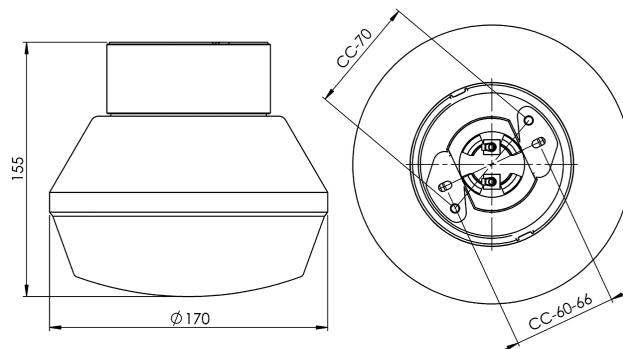

Classic

A old favourite in our assortment. Classic has a ceramic base and a shiny opal shade. It can be placed in the ceiling or on the wall, both indoors and outdoors.

EAN / GTIN	7312906090102
E-number	7510313
Article no.	6090-500-10
Type designation	52740
Norwegian El-number	3032141
Finnish S-number	4211993

Specification

Material	Porcelain
Base colour	White (NCS S 1000-N)
Glass	Shiny opal glass
Glass thread (mm)	84,5 mm
Glass gasket	Silicone
Weight	1 kg
Diameter (mm)	170
Height (mm)	155
Lamp holder	E27
Light source	E27, max 75W (not included)
Effect	Max 75W
Rated voltage	230V
IP class	IP20
Insulation class	II
D class	No
IK class	IK02
Ta	-30 - +25
Installation	Ceiling/wall
CC measurement (mm)	60-66, 70
Knock out opening	2
Cable inlet	Bottom inlet
Cable glands	Bottom inlet
Cable area, max	Max 2 x 2,5 mm ²
Bridging	Yes
Surface mounted cable	Yes
Connection	Screw connector
Family	Classic
Design	Ifö Electric

Spare parts

Ifö globe shiny opal, Article no.: 1-6112

Gasket silikon for thread 84,5 mm, Article no.: 02786-9

If the luminaire is modified the person responsible for the modification shall be considered manufacturer. Subject to errors in text. We reserve the right to change the technical specifications (without notice).