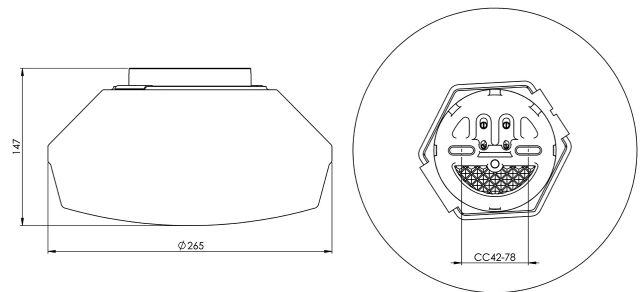

## Classic

A old favourite in our assortment. Classic has a ceramic base and a shiny opal shade. It can be placed in the ceiling or on the wall, both indoors and outdoors.

EAN / GTIN	7312906085108
E-number	7510315
Article no.	6085-500-10
Type designation	6085
Norwegian El-number	3032145
Finnish S-number	4211991

### Specification

Material	Porcelain
Base colour	White (NCS S 1000-N)
Glass	Shiny opal glass
Glass thread (mm)	99 mm
Weight	1,48 kg
Diameter (mm)	265
Height (mm)	147
Lamp holder	E27
Light source	E27, max 75W (not included)
Effect	Max 75W
Rated voltage	230V
IP class	IP20
Insulation class	II
D class	No
IK class	IK02
Ta	-30 - +25
Installation	Ceiling
CC measurement (mm)	42-78
Knock out opening	6
Cable inlet	Bottom inlet
Cable glands	Bottom inlet
Cable area, max	Max 2 x 2,5 mm <sup>2</sup>
Bridging	Yes
Surface mounted cable	Yes
Connection	Screw connector
Family	Classic
Design	Ifö Electric