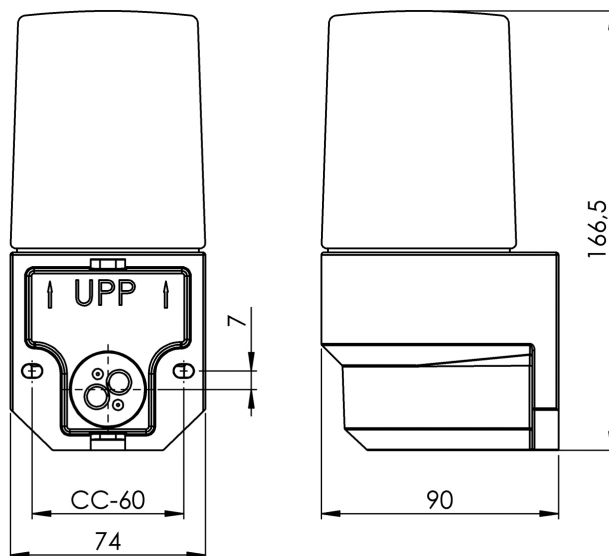

Classic

The Classic Sconce is a old favourite of our assortment, made for assembly on the wall. Also available sauna approved.

EAN / GTIN	7312906081209
E-number	7510310
Article no.	6081-900-10
Type designation	6081
Norwegian El-number	3002636
Finnish S-number	4211998

Specification

Material	Porcelain
Base colour	White (NCS S 1000-N)
Glass	Shiny opal glass
Glass thread (mm)	57 mm
Glass gasket	Silicone
Weight	0,81 kg
Diameter (mm)	74
Length/Depth (mm)	90
Width (mm)	74
Height (mm)	167
Lamp holder	E14
Light source	Max 40W (not included)
Effect	Max 40W
Rated voltage	230V
IP class	IP55
Insulation class	II
D class	No
IK class	IK02
Ta	-30 - +25
Installation	Wall
CC measurement (mm)	60
Knock out opening	2
Cable inlet	Bottom inlet
Cable glands	Bottom inlet
Cable area, max	Max 2 x 2,5 mm ²
Bridging	Yes
Surface mounted cable	Yes
Connection	Screw connector
Family	Classic
Design	Ifö Electric

Spare parts

Shade Lampett shiny opal, Article no.: 1-6113
Gasket silicone for thread 57 mm for Bernadotte, Article no.: 03390

If the luminaire is modified the person responsible for the modification shall be considered manufacturer. Subject to errors in text. We reserve the right to change the technical specifications (without notice).