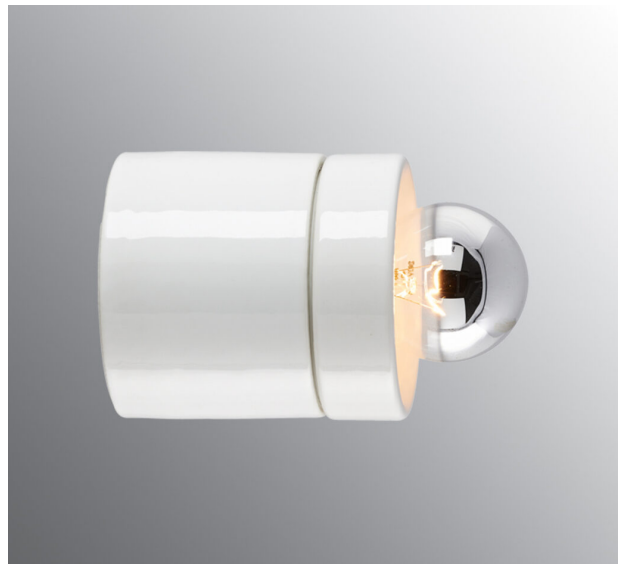

Light On

A versatile light fitting suitable for most settings. Designed by the Danish designer Knud Holscher in 1987.

EAN / GTIN	7312906053008
E-number	7511231
Article no.	6053-000-10
Type designation	6053
Norwegian El-number	3041801
Finnish S-number	4212001

Specification

Material	Porcelain
Base colour	White (NCS S 1000-N)
Glass thread (mm)	74 mm
Glass gasket	Silicone
Weight	1,3 kg
Diameter (mm)	100
Height (mm)	107
Lamp holder	E27
Light source	E27, max 60W (not included)
Effect	Max 60W
Rated voltage	230V
IP class	IP20
Insulation class	II
D class	No
IK class	IK03
Ta	-30 - +25
Installation	Ceiling/wall
CC measurement (mm)	56, 70
Knock out opening	2
Cable inlet	Bottom inlet
Cable glands	Bottom inlet
Cable area, max	Max 2 x 2,5 mm ²
Bridging	Yes
Surface mounted cable	Yes
Connection	Mantle screw
Family	Light On
Design	Knud Holscher

Spare parts

Gasket silicone for mounting plate for Light On, Article no.: 03737-1

If the luminaire is modified the person responsible for the modification shall be considered manufacturer. Subject to errors in text. We reserve the right to change the technical specifications (without notice).