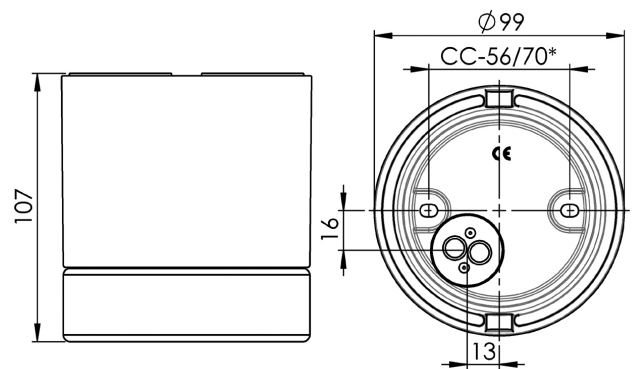

Light On

A versatile light fitting suitable for most settings. Designed by the Danish designer Knud Holscher in 1987.

EAN / GTIN	7312906053008
E-number	7511231
Article no.	6053-000-10
Type designation	6053
Norwegian El-number	3041801
Finnish S-number	4212001

Specification

Material	Porcelain
Base colour	White (NCS S 1000-N)
Glass thread (mm)	74 mm
Glass gasket	Silicone
Weight	1,3 kg
Diameter (mm)	100
Height (mm)	107
Lamp holder	E27
Light source	E27, max 60W (not included)
Effect	Max 60W
Rated voltage	230V
IP class	IP20
Insulation class	II
D class	No
IK class	IK03
Ta	-30 - +25
Installation	Ceiling/wall
CC measurement (mm)	56, 70
Knock out opening	2
Cable inlet	Bottom inlet
Cable glands	Bottom inlet
Cable area, max	Max 2 x 2,5 mm ²
Bridging	Yes
Surface mounted cable	Yes
Connection	Mantle screw
Family	Light On
Design	Knud Holscher