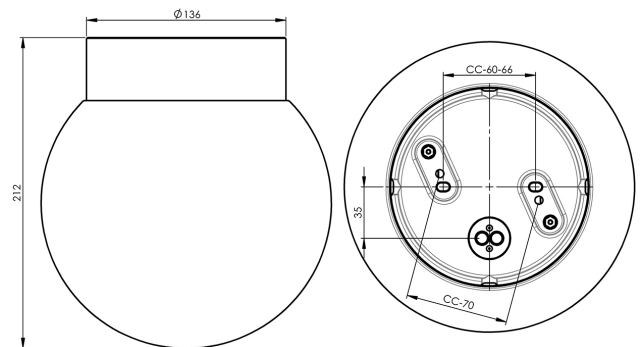

### Specification

Material	Porcelain
Base colour	White (NCS S 1000-N)
Glass	Shiny opal glass
Glass thread (mm)	123,5 mm
Glass gasket	Silicone
Weight	1,59 kg
Diameter (mm)	200
Height (mm)	216
Lamp holder	LED
Light source	LED module, 10W **
Effect	10W
Lumen, light source	1200lm
Colour temperature	3000K
MacAdam	3 SDCM
Life span	L80/B10: 47 000 h
Ra	Min 90
Lighting control	DALI Type 2
Rated voltage	230V
Dimmable	DALI PHM126 min 3%
IP class	IP44
Insulation class	I
Energy class	E
D class	No
IK class	IK02
Ta	-30 - +25
Installation	Ceiling/wall
CC measurement (mm)	60-66, 70
Knock out opening	4
Cable inlet	Bottom inlet
Cable glands	Bottom inlet
Cable area, max	Max 5 x 2,5 mm <sup>2</sup>
Bridging	Yes
Surface mounted cable	Yes
Connection	Terminal block
Family	Classic Globe
Design	Ifö Electric

### Spare parts

Shade globe Ø 200 mm shiny opal, Article no.: 1-6141  
Gasket silicone for thread 123,5 mm, Article no.: 02789  
LED module 10W DALI 3000K, Article no.: 1-54062-1930

\*\* The device must under no circumstances be connected to the same phase as a magnetic ballast or other older fluorescent luminaires as these luminaires can generate overvoltage transients outside of EU regulatory standards when switched off or on. The luminaire can permanently damage or completely cease to function when connected.