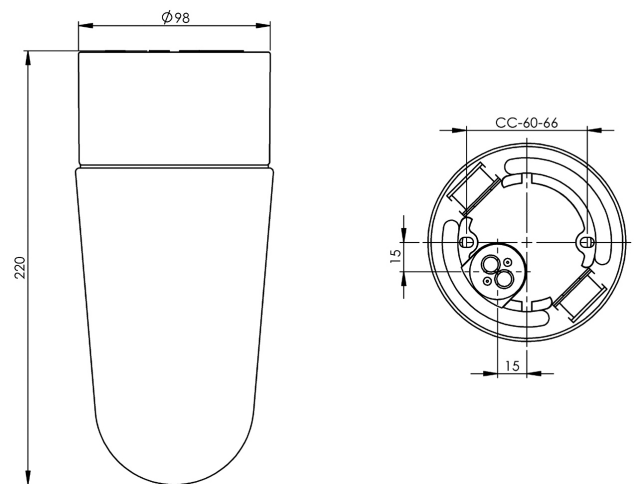

### Specification

Material	Porcelain
Base colour	White (NCS S 1000-N)
Glass	Clear glass
Glass thread (mm)	84,5 mm
Glass gasket	Silicone
Weight	0,94 kg
Diameter (mm)	98
Height (mm)	220
Lamp holder	E27
Light source	E27, max 75W (not included)
Effect	E27, max 75W (not included)
Rated voltage	230V
IP class	IP54
Insulation class	II
D class	Yes
IK class	IK02
Ta	-30 - +25
Installation	Ceiling/wall
CC measurement (mm)	60-66
Knock out opening	2 - demands glands
Cable inlet	Bottom inlet
Cable glands	Bottom inlet
Cable area, max	Max 2 x 2,5 mm <sup>2</sup>
Bridging	Yes
Surface mounted cable	Yes
Connection	Mantle screw
Family	Classic
Design	Ifö Electric

### Spare parts

Shade "stableglass" clear glass, Article no.: 1-6135-2  
Gasket silikon for thread 84,5 mm, Article no.: 02786-9

*If the luminaire is modified the person responsible for the modification shall be considered manufacturer. Subject to errors in text. We reserve the right to change the technical specifications (without notice).*