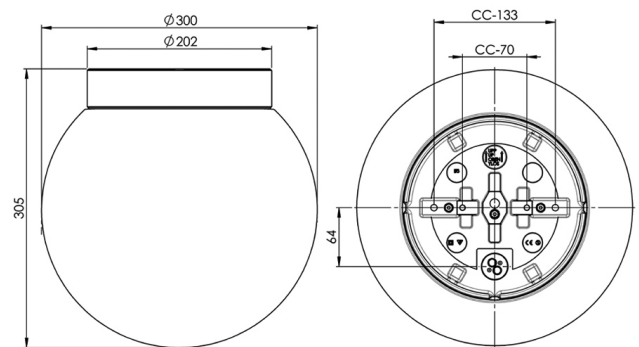

EAN / GTIN	7312904095901
E-number	7508447
Article no.	4095-8001-10
Type designation	8262/DALI

Specification

Material	Porcelain
Base colour	White (NCS S 1000-N)
Glass	Matt opal glass
Glass thread (mm)	185,5 mm
Glass gasket	Silicone
Weight	3,04 kg
Diameter (mm)	300
Height (mm)	305
Lamp holder	LED
Light source	LED module, 12W **
Effect	12W
Lumen, light source	1350lm
Colour temperature	3000K
MacAdam	3 SDCM
Life span	L80/B10: 47 000 h
Ra	Min 90
Lighting control	DALI Type 2
Rated voltage	230V
Dimmable	DALI PHM126 min 3%
IP class	IP44
Insulation class	II
Energy class	E
D class	No
IK class	IK02
Ta	-30 - +25
Installation	Ceiling/wall
CC measurement (mm)	133, 70
Knock out opening	3
Cable inlet	Bottom inlet
Cable glands	Bottom inlet
Cable area, max	Max 5 x 2,5 mm ²
Bridging	Yes
Surface mounted cable	Yes
Connection	Terminal block
Family	Classic Globe
Design	Håkan Svennesson

Spare parts

Shade globe Ø 300 mm matt opal, Article no.: 1-6140-1
Gasket silicone for thread 185,5 mm, Article no.: 03431
LED module 12W DALI 3000K, Article no.: 1-54064-1930

**** The device must under no circumstances be connected to the same phase as a magnetic ballast or other older fluorescent luminaires as these luminaires can generate overvoltage transients outside of EU regulatory standards when switched off or on. The luminaire can permanently damage or completely cease to function when connected.**