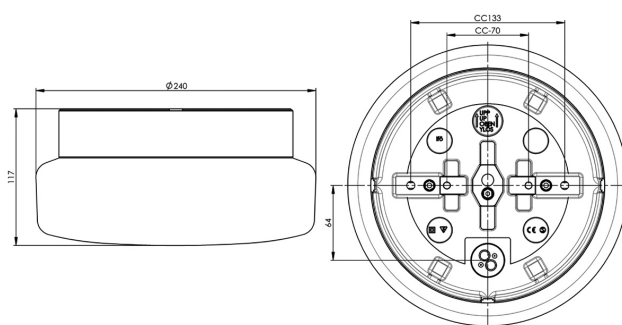

EAN / GTIN	7312904091903
E-number	7508450
Article no.	4091-8001-10
Type designation	8262/DALI

Specification

Material	Porcelain
Base colour	White (NCS S 1000-N)
Glass	Shiny opal glass
Glass thread (mm)	185,5 mm
Glass gasket	Silicone
Weight	2,42 kg
Diameter (mm)	240
Height (mm)	117
Lamp holder	LED
Light source	LED module, 12W **
Effect	12W
Lumen, light source	1350lm
Colour temperature	3000K
MacAdam	3 SDCM
Life span	L80/B10: 47 000 h
Ra	Min 90
Lighting control	DALI Type 2
Rated voltage	230V
Dimmable	DALI PHM126 min 3%
IP class	IP44
Insulation class	II
Energy class	E
D class	No
IK class	IK02
Ta	-30 - +25
Installation	Ceiling/wall
CC measurement (mm)	133, 70
Knock out opening	3
Cable inlet	Bottom inlet
Cable glands	Bottom inlet
Cable area, max	Max 5 x 2,5 mm ²
Bridging	Yes
Surface mounted cable	Yes
Connection	Terminal block
Family	Classic
Design	Ifö Electric