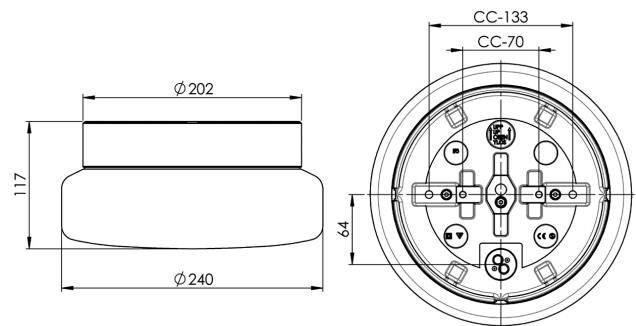

Classic

A old favourite in our assortment. Classic has a ceramic base and a shiny opal shade. It can be placed in the ceiling or on the wall, both indoors and outdoors.

EAN / GTIN	7312904091101
E-number	7530333
Article no.	4091-500-10
Type designation	7038A
Norwegian El-number	3032146
Finnish S-number	4211995

Specification

Material	Porcelain
Base colour	White (NCS S 1000-N)
Glass	Shiny opal glass
Glass thread (mm)	185,5 mm
Glass gasket	Silicone
Weight	2,2 kg
Diameter (mm)	240
Height (mm)	117
Lamp holder	E27
Light source	E27, max 75W (not included)
Effect	Max 75W
Rated voltage	230V
IP class	IP44
Insulation class	II
D class	No
IK class	IK02
Ta	-30 - +25
Installation	Ceiling/wall
CC measurement (mm)	133, 70
Knock out opening	3
Cable inlet	Bottom inlet
Cable glands	Bottom inlet
Cable area, max	Max 2 x 2,5 mm ²
Bridging	Yes
Surface mounted cable	Yes
Connection	Screw connector
Family	Classic
Design	Ifö Electric

Spare parts

Shade Classic shiny opal, Article no.: 1-6115
Gasket silicone for thread 185,5 mm, Article no.: 03431

If the luminaire is modified the person responsible for the modification shall be considered manufacturer. Subject to errors in text. We reserve the right to change the technical specifications (without notice).