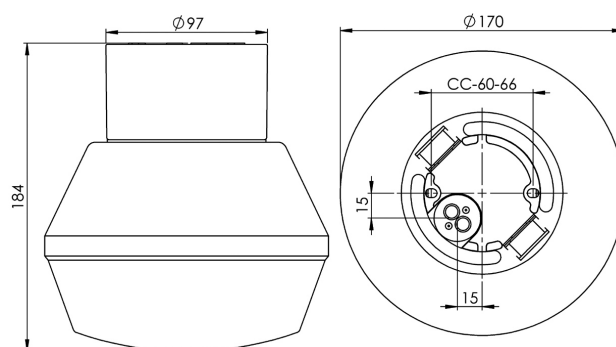

### Specification

Material	Porcelain
Base colour	White (NCS S 1000-N)
Glass	Shiny opal glass
Glass thread (mm)	84,5 mm
Glass gasket	Silicone
Weight	1,15 kg
Diameter (mm)	170
Height (mm)	170
Lamp holder	E27
Light source	E27, max 75W (not included)
Effect	Max 75W
Rated voltage	230V
IP class	IP54
Insulation class	II
D class	Yes
IK class	IK02
Ta	-30 - +25
Installation	Ceiling/wall
CC measurement (mm)	60-66
Knock out opening	2 - demands glands
Cable inlet	Bottom inlet
Cable glands	Bottom inlet
Cable area, max	Max 2 x 2,5 mm <sup>2</sup>
Bridging	Yes
Surface mounted cable	Yes
Connection	Mantle screw
Family	Classic
Design	Ifö Electric