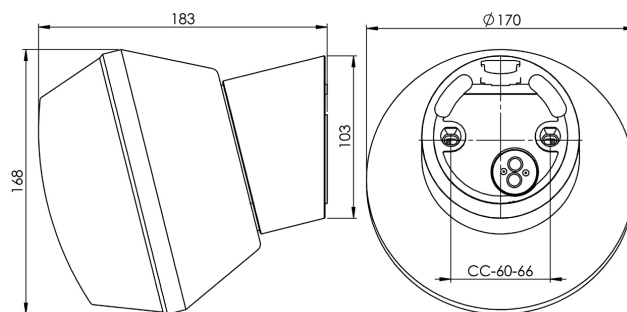

EAN / GTIN	7312904082505
E-number	7502768
Article no.	4082-500-10
Type designation	52726

Specification

Material	Porcelain
Base colour	White (NCS S 1000-N)
Glass	Shiny opal glass
Glass thread (mm)	84,5 mm
Glass gasket	Silicone
Weight	1,15 kg
Diameter (mm)	170
Length/Depth (mm)	165
Lamp holder	E27
Light source	E27, max 75W (not included)
Effect	Max 75W
Rated voltage	230V
IP class	IP54
Insulation class	II
D class	No
IK class	IK02
Ta	-30 - +25
Installation	Wall
CC measurement (mm)	60-66
Knock out opening	1 - demands glands
Cable inlet	Bottom inlet
Cable glands	Bottom inlet
Cable area, max	Max 2 x 2,5 mm ²
Bridging	Yes
Surface mounted cable	Yes
Connection	Mantle screw
Family	Classic
Design	Ifö Electric

Spare parts

Ifö globe shiny opal, Article no.: 1-6112

Gasket silikon for thread 84,5 mm, Article no.: 02786-9

If the luminaire is modified the person responsible for the modification shall be considered manufacturer. Subject to errors in text. We reserve the right to change the technical specifications (without notice).