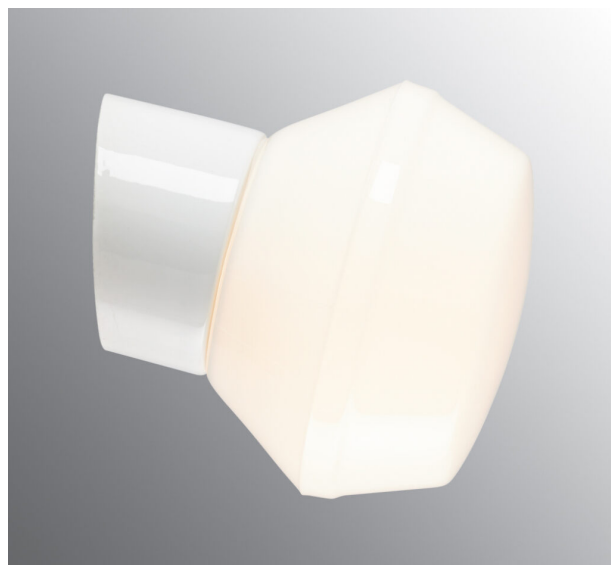

Classic Ifökupa

The Classic series is an old favourite of our assortment. Ideal in most areas where functionality and timeless design are the key words. Classic is available in different combinations with a matt opal, shiny opal or a clear glass shade.

EAN / GTIN	7312904082505
E-number	7502768
Article no.	4082-500-10
Type designation	52726

Specification

Material	Porcelain
Base colour	White (NCS S 1000-N)
Glass	Shiny opal glass
Glass thread (mm)	84,5 mm
Glass gasket	Silicone
Weight	1,15 kg
Diameter (mm)	170
Length/Depth (mm)	165
Lamp holder	E27
Light source	E27, max 75W (not included)
Effect	Max 75W
Rated voltage	230V
IP class	IP54
Insulation class	II
D class	No
IK class	IK02
Ta	-30 - +25
Installation	Wall
CC measurement (mm)	60-66
Knock out opening	1 - demands glands
Cable inlet	Bottom inlet
Cable glands	Bottom inlet
Cable area, max	Max 2 x 2,5 mm ²
Bridging	Yes
Surface mounted cable	Yes
Connection	Mantle screw
Family	Classic
Design	Ifö Electric

Spare parts

Ifö globe shiny opal, Article no.: 1-6112

Gasket silikon for thread 84,5 mm, Article no.: 02786-9

If the luminaire is modified the person responsible for the modification shall be considered manufacturer. Subject to errors in text. We reserve the right to change the technical specifications (without notice).