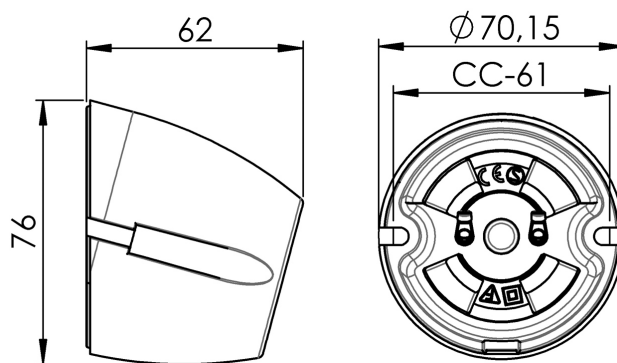

Specification

Material	Porcelain
Base colour	Brown (NCS S 8010-Y50R)
Weight	0,27 kg
Diameter (mm)	70
Length/Depth (mm)	62
Height (mm)	76
Lamp holder	E27
Light source	E27, max 100W (not included)
Effect	Max 100W
Rated voltage	230V
IP class	IP20
Insulation class	II
D class	No
IK class	IK03
Ta	-30 - +25
Installation	Wall
CC measurement (mm)	58
Knock out opening	1
Cable inlet	Bottom inlet
Cable glands	Bottom inlet
Cable area, max	Max 2 x 2,5 mm ²
Bridging	Yes
Surface mounted cable	Yes
Connection	Screw connector
Family	Basic
Design	Duoform