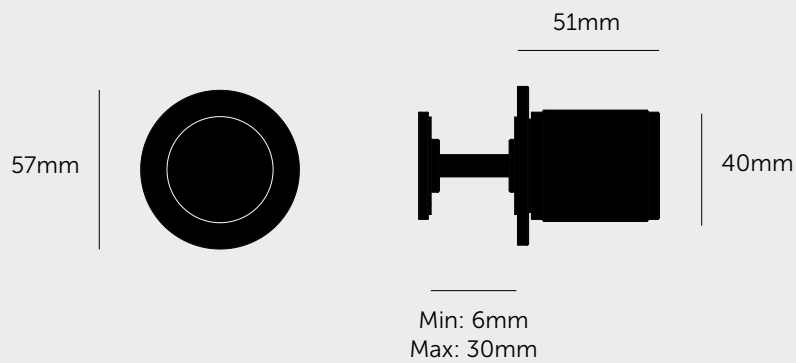

## FIXED DOOR KNOB / SINGLE-SIDED / LINEAR

[ motion. **FIXED.** ]

[ knurl. **LINEAR.** ]

[ range. **DOOR HARDWARE.** ]

A fixed, single-sided, door knob made from solid metal and featuring our elegant linear knurled detailing. Works great on all internal doors and can be combined with our matching door accessories. Available in three metal finishes: steel, brass and welders black.

---

[ type. **SINGLE-SIDED** . ]

---

[ info. **MEASUREMENTS.** ]

---

---

[ info. **SPECIFICATIONS.** ]

---

A single solid metal door knob, with rear side cosmetic circular disc.

Designed to be fixed onto any wooden or glass door.

Fits doors of thickness: minimum 6 mm to maximum 30 mm (with supplied fixings\*).