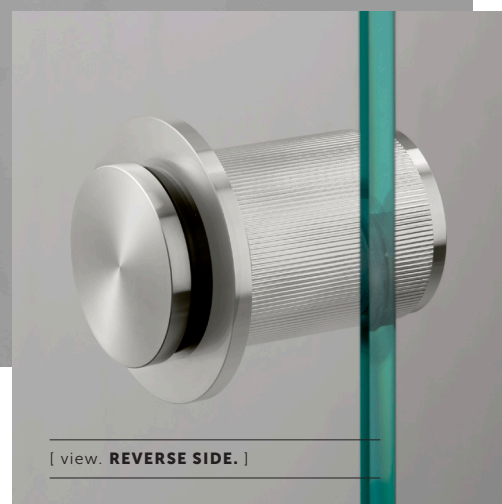

## FIXED DOOR KNOB / SINGLE-SIDED / LINEAR

[ motion. **FIXED.** ]

[ knurl. **LINEAR.** ]

[ range. **DOOR HARDWARE.** ]

A fixed, single-sided, door knob made from solid metal and featuring our elegant linear knurled detailing. Works great on all internal doors and can be combined with our matching door accessories. Available in three metal finishes: steel, brass and welders black.

A single solid metal door knob, with rear side cosmetic circular disc.

Designed to be fixed onto any wooden or glass door.

Fits doors of thickness: minimum 6 mm to maximum 30 mm (with supplied fixings\*).