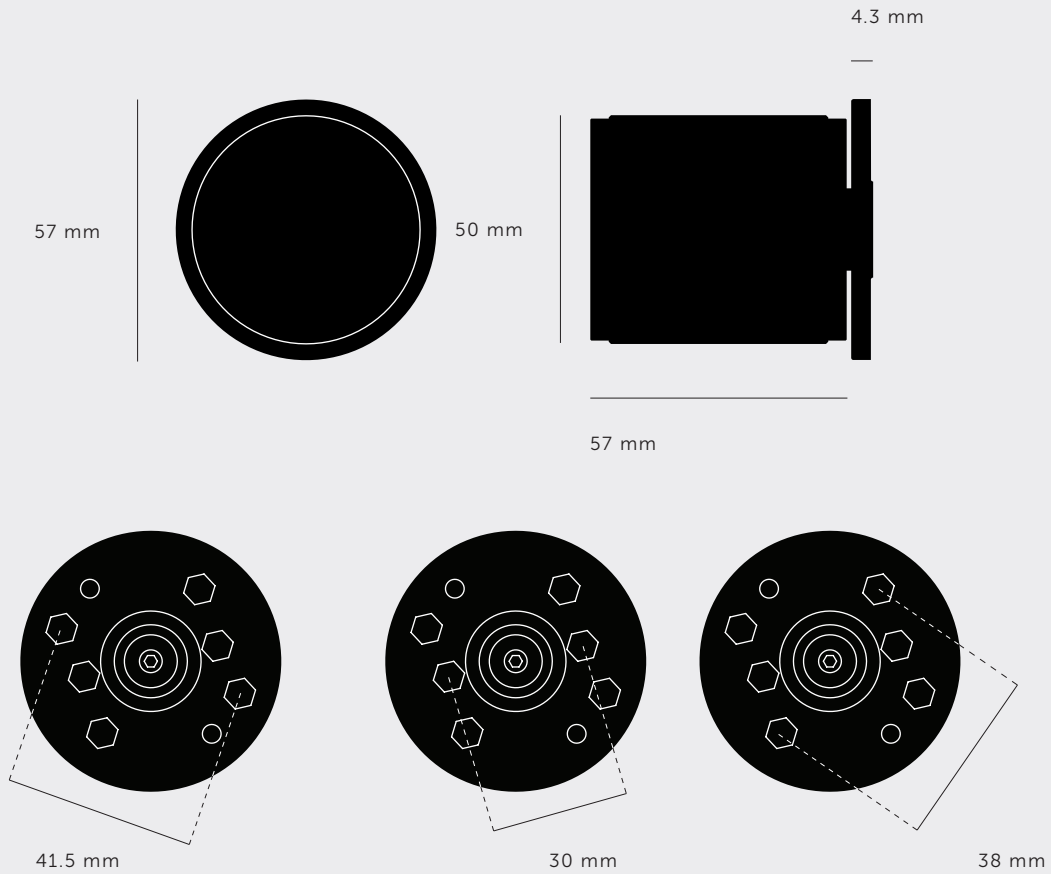

## DOOR KNOB SET

[ type. UNSPRUNG DOOR KNOB. ]

[ range. DOOR HARDWARE. ]

[ knurl. CROSS. ]

A door knob set made from solid metal. Machined from solid metal bar and featuring our signature, diamond-cut, cross knurl pattern. Works great on all internal doors and can be teamed up with our matching door accessories. Available in 3 metal finishes: brass, steel and black.

[ type. **ROW / UNSPRUNG.** ]

[ info. **MEASUREMENTS.** ]

[ info. **SPECIFICATIONS.** ]

A pair of unsprung solid metal door knobs, with an architectural 4 mm thick rose.

The rose is designed for use with UK (centre distance 38 mm), SWE (centre distance 30 mm), or US/ANZ (centre distance 41.5 mm or 1-5/8") specific latches.

Compatible with either tubular latches or mortise locks. Suitable for interior doors only.

Fits doors of thickness: 35 mm to 54 mm (with supplied fixings\*).

\*For thicker doors, longer through bolts and a longer spindle will need to be sourced.