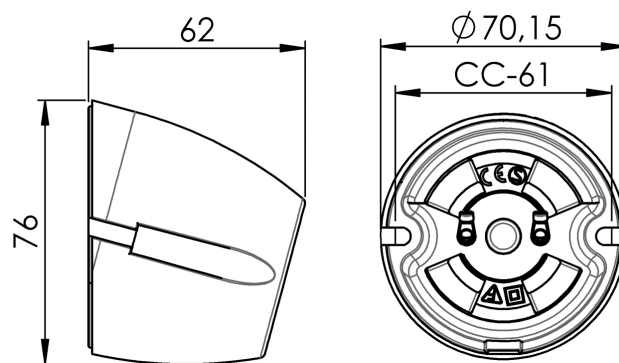

Specification

Material	Porcelain
Base colour	White (NCS S 1000-N)
Weight	0,27 kg
Diameter (mm)	70
Length/Depth (mm)	62
Height (mm)	76
Lamp holder	E27
Light source	E27, max 100W (not included)
Effect	Max 100W
Rated voltage	230V
IP class	IP20
Insulation class	II
D class	No
IK class	IK03
Ta	-30 - +25
Installation	Wall
CC measurement (mm)	58
Knock out opening	1
Cable inlet	Bottom inlet
Cable glands	Bottom inlet
Cable area, max	Max 2 x 2,5 mm ²
Bridging	Yes
Surface mounted cable	Yes
Connection	Screw connector
Family	Basic
Design	Duoform