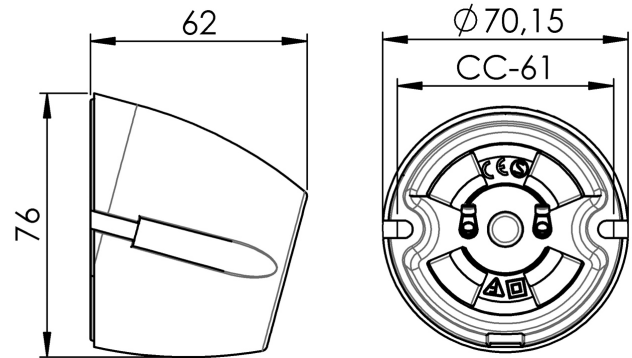

Basic

Simple is often difficult, but it is often the simple that gives the best effect and that wins the heart. Despite its simplicity Ifö Basic is used in most the exclusive environments.

EAN / GTIN	7312905270420
E-number	7500004
Article no.	52704-000-12
Type designation	52704
Norwegian El-number	3002633
Finnish S-number	4212028

Specification

Material	Porcelain
Base colour	Grey (NCS S 6005-G50Y)
Weight	0,27 kg
Diameter (mm)	70
Length/Depth (mm)	62
Height (mm)	76
Lamp holder	E27
Light source	E27, max 100W (not included)
Effect	Max 100W
Rated voltage	230V
IP class	IP20
Insulation class	II
D class	No
IK class	IK03
Ta	-30 - +25
Installation	Wall
CC measurement (mm)	58
Knock out opening	1
Cable inlet	Bottom inlet
Cable glands	Bottom inlet
Cable area, max	Max 2 x 2,5 mm ²
Bridging	Yes
Surface mounted cable	Yes
Connection	Screw connector
Family	Basic
Design	Duoform