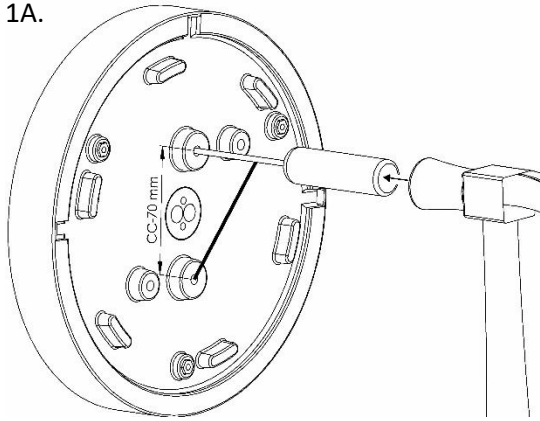

Monteringsanvisning

Mounting instruction

Montageanleitung

Ifö TYP 51831/DALI

Ifö TYP 51833/DALI

Switch-dim

Viktigt!

Installationen skall utföras av behörig elektriker. Stäng av strömmen innan installation påbörjas. Ljuskällan i denna armatur skall endast bytas av tillverkaren eller deras serviceagent eller liknande kvalificerad person.

Important!

The lamp must be assembled and mounted only by an authorized electrician. The light source contained in this luminaire shall only be replaced by the manufacturer or his service agent or similar qualified person. Always shut off the power before starting installation work.

1A.

1B.

2A.

2B.

3A. Switch-Dim

3B. DALI

4.