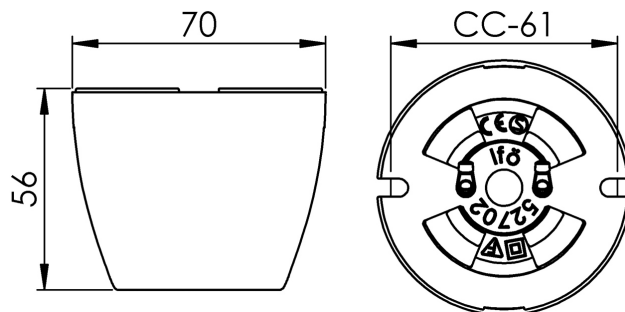

## Basic

Simple is often difficult, but it is often the simple that gives the best effect and that wins the heart. Despite its simplicity Ifö Basic is used in most the exclusive environments.

EAN / GTIN	7312905270222
E-number	7500002
Article no.	52702-000-12
Type designation	52702
Norwegian El-number	3002631
Finnish S-number	4212026

### Specification

Material	Porcelain
Base colour	Grey (NCS S 6005-G50Y)
Weight	0,25 kg
Diameter (mm)	70
Height (mm)	56
Lamp holder	E27
Light source	E27, max 100W (not included)
Effect	Max 100W
Rated voltage	230V
IP class	IP20
Insulation class	II
D class	No
IK class	IK03
Ta	-30 - +25
Installation	Ceiling/wall
CC measurement (mm)	58
Knock out opening	2
Cable inlet	Bottom inlet
Cable glands	Bottom inlet
Cable area, max	Max 2 x 2,5 mm <sup>2</sup>
Bridging	Yes
Surface mounted cable	Yes
Connection	Screw connector
Family	Basic
Design	Duoform