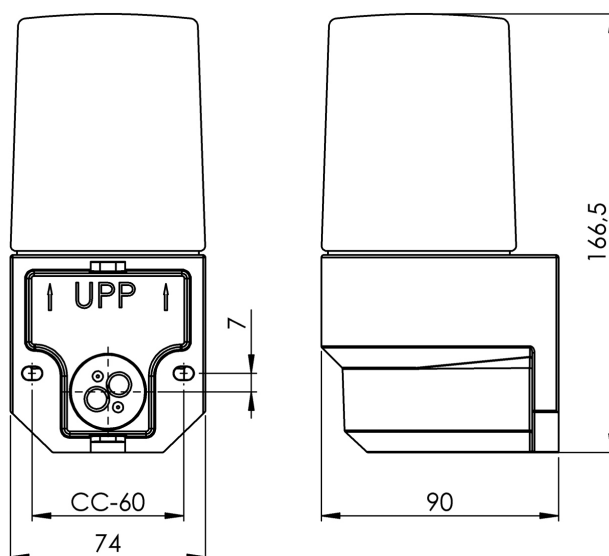

Classic Sauna

An old favourite in our assortment. Place it on the wall in the sauna.

EAN / GTIN	7312906081100
E-number	7530700
Article no.	6081-700-10
Type designation	6081
Norwegian EI-number	3041011
Finnish S-number	4212017

Specification

Material	Porcelain
Base colour	White (NCS S 1000-N)
Glass	Shiny opal glass
Glass thread (mm)	57 mm
Glass gasket	Silicone
Weight	0,75 kg
Diameter (mm)	74
Length/Depth (mm)	90
Width (mm)	74
Height (mm)	167
Lamp holder	E14
Light source	Max 40W (included)
Effect	Max 40W
Rated voltage	230V
IP class	IP55
Insulation class	II
Energy class	G
D class	No
IK class	IK02
Ta	Max +125
Installation	Wall
CC measurement (mm)	60
Knock out opening	2
Cable inlet	Bottom inlet
Cable glands	Bottom inlet
Cable area, max	Max 2 x 2,5 mm ²
Bridging	Yes
Surface mounted cable	Yes
Connection	Screw connector
Family	Sauna
Design	Ifö Electric

Spare parts

Shade Lampett shiny opal, Article no.: 1-6113
Gasket silicone for thread 57 mm for Bernadotte, Article no.: 03390

If the luminaire is modified the person responsible for the modification shall be considered manufacturer. Subject to errors in text. We reserve the right to change the technical specifications (without notice).