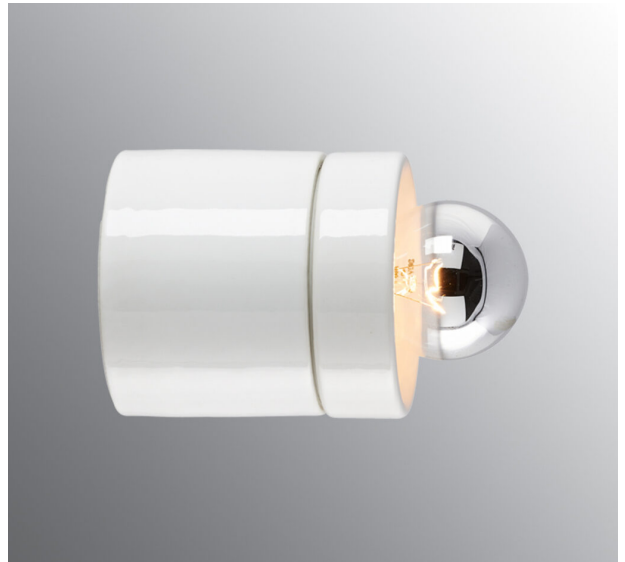

## Light On

A versatile light fitting suitable for most settings. Designed by the Danish designer Knud Holscher in 1987.

EAN / GTIN	7312906053008
E-number	7511231
Article no.	6053-000-10
Type designation	6053
Norwegian El-number	3041801
Finnish S-number	4212001

### Specification

Material	Porcelain
Base colour	White (NCS S 1000-N)
Glass thread (mm)	74 mm
Glass gasket	Silicone
Weight	1,3 kg
Diameter (mm)	100
Height (mm)	107
Lamp holder	E27
Light source	E27, max 60W (not included)
Effect	Max 60W
Rated voltage	230V
IP class	IP20
Insulation class	II
D class	No
IK class	IK03
Ta	-30 - +25
Installation	Ceiling/wall
CC measurement (mm)	56, 70
Knock out opening	2
Cable inlet	Bottom inlet
Cable glands	Bottom inlet
Cable area, max	Max 2 x 2,5 mm <sup>2</sup>
Bridging	Yes
Surface mounted cable	Yes
Connection	Mantle screw
Family	Light On
Design	Knud Holscher

### Spare parts

Gasket silicone for mounting plate for Light On, Article no.: 03737-1

*If the luminaire is modified the person responsible for the modification shall be considered manufacturer. Subject to errors in text. We reserve the right to change the technical specifications (without notice).*