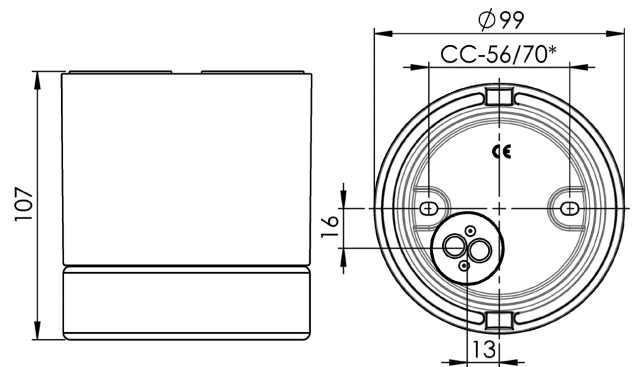

## Light On

A versatile light fitting suitable for most settings. Designed by the Danish designer Knud Holscher in 1987.

EAN / GTIN	7312906053008
E-number	7511231
Article no.	6053-000-10
Type designation	6053
Norwegian El-number	3041801
Finnish S-number	4212001

### Specification

Material	Porcelain
Base colour	White (NCS S 1000-N)
Glass thread (mm)	74 mm
Glass gasket	Silicone
Weight	1,3 kg
Diameter (mm)	100
Height (mm)	107
Lamp holder	E27
Light source	E27, max 60W (not included)
Effect	Max 60W
Rated voltage	230V
IP class	IP20
Insulation class	II
D class	No
IK class	IK03
Ta	-30 - +25
Installation	Ceiling/wall
CC measurement (mm)	56, 70
Knock out opening	2
Cable inlet	Bottom inlet
Cable glands	Bottom inlet
Cable area, max	Max 2 x 2,5 mm <sup>2</sup>
Bridging	Yes
Surface mounted cable	Yes
Connection	Mantle screw
Family	Light On
Design	Knud Holscher

### Spare parts

Gasket silicone for mounting plate for Light On, Article no.: 03737-1

*If the luminaire is modified the person responsible for the modification shall be considered manufacturer. Subject to errors in text. We reserve the right to change the technical specifications (without notice).*