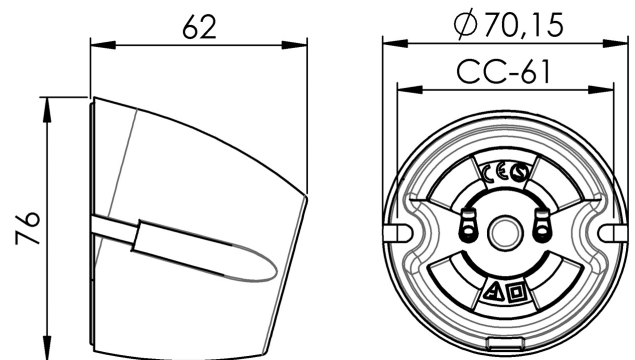

Specification

| | |
|-----------------------|------------------------------|
| Material | Porcelain |
| Base colour | Black (NCS S 9000-N) |
| Weight | 0,27 kg |
| Diameter (mm) | 70 |
| Length/Depth (mm) | 62 |
| Height (mm) | 76 |
| Lamp holder | E27 |
| Light source | E27, max 100W (not included) |
| Effect | Max 100W |
| Rated voltage | 230V |
| IP class | IP20 |
| Insulation class | II |
| D class | No |
| IK class | IK03 |
| Ta | -30 - +25 |
| Installation | Wall |
| CC measurement (mm) | 58 |
| Knock out opening | 1 |
| Cable inlet | Bottom inlet |
| Cable glands | Bottom inlet |
| Cable area, max | Max 2 x 2,5 mm ² |
| Bridging | Yes |
| Surface mounted cable | Yes |
| Connection | Screw connector |
| Family | Basic |
| Design | Duoform |