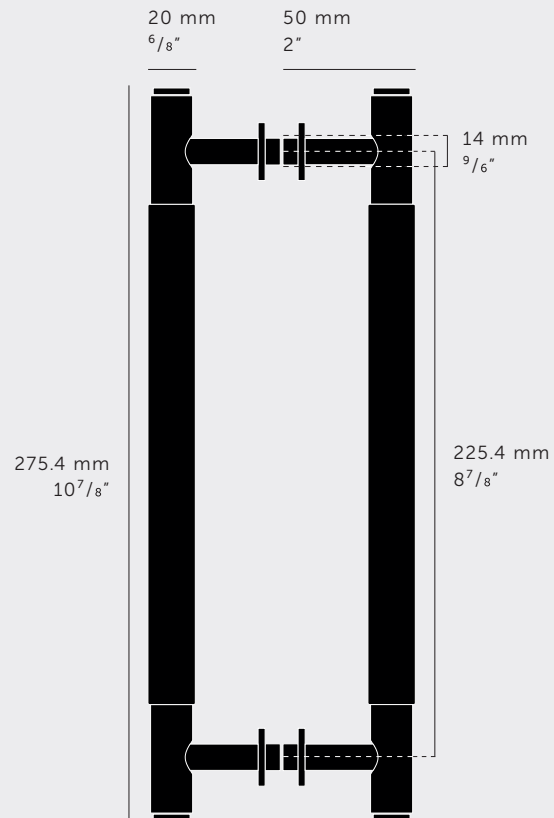

## PULL BAR / MEDIUM / DOUBLE-SIDED

[ type. **HARDWARE.** ]

[ knurl. **CROSS.** ]

A double-sided pull bar made from solid metal and featuring our signature, diamond-cut, cross knurl pattern. Comes complete with small solid metal discs.

[ finish. **BRASS.** ]

[ finish. **SMOKED BRONZE.** ]

[ finish. **BLACK.** ]

[ finish. **STEEL.** ]

[ type. **HARDWARE.** ]

[ info. **MEASUREMENTS.** ]

[ info. **SPECIFICATIONS.** ]

2 pull bars

Double-sided fixing

Fits doors of:

Min 10mm or 0.39"

Max 60mm or 2.36"

[ info. **FINISH & SKU NUMBERS.** ]

[ finish. ]

[ UK. ]

[ US. ]