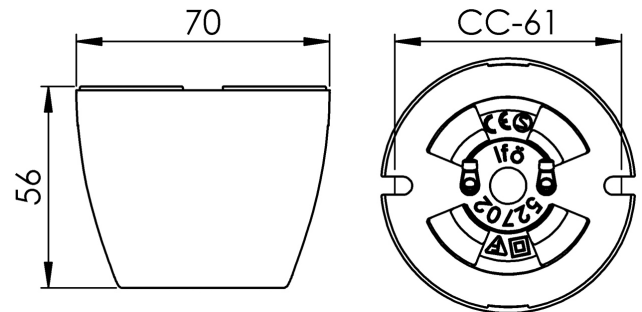

## Basic

Simple is often difficult, but it is often the simple that gives the best effect and that wins the heart. Despite its simplicity Ifö Basic is used in most the exclusive environments.

EAN / GTIN	7312905270208
E-number	7500001
Article no.	52702-000-10
Type designation	52702
Norwegian El-number	3002630
Finnish S-number	4212025

### Specification

Material	Porcelain
Base colour	White (NCS S 1000-N)
Weight	0,25 kg
Diameter (mm)	70
Height (mm)	56
Lamp holder	E27
Light source	E27, max 100W (not included)
Effect	Max 100W
Rated voltage	230V
IP class	IP20
Insulation class	II
D class	No
IK class	IK03
Ta	-30 - +25
Installation	Ceiling/wall
CC measurement (mm)	58
Knock out opening	2
Cable inlet	Bottom inlet
Cable glands	Bottom inlet
Cable area, max	Max 2 x 2,5 mm <sup>2</sup>
Bridging	Yes
Surface mounted cable	Yes
Connection	Screw connector
Family	Basic
Design	Duoform